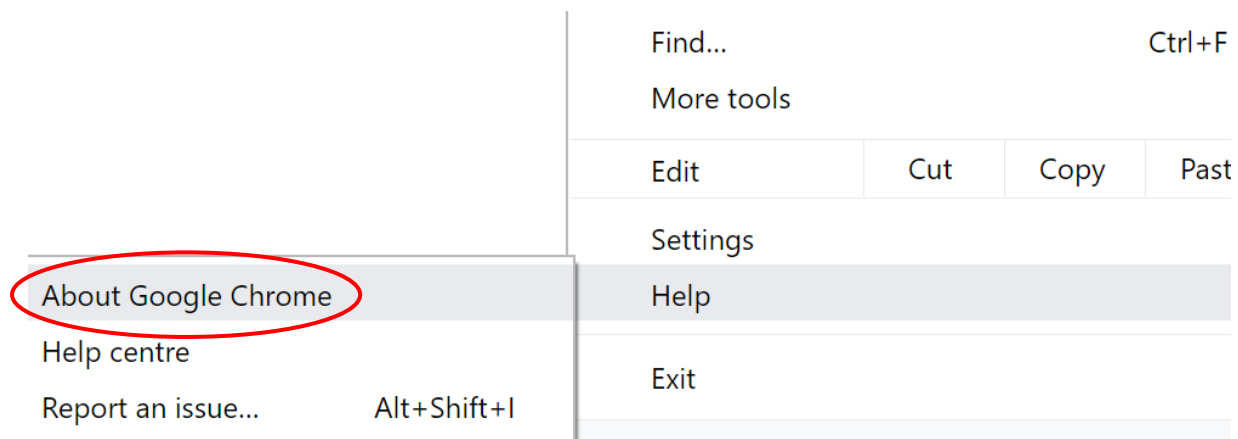

2. Then select **help**, and **about Google Chrome**.