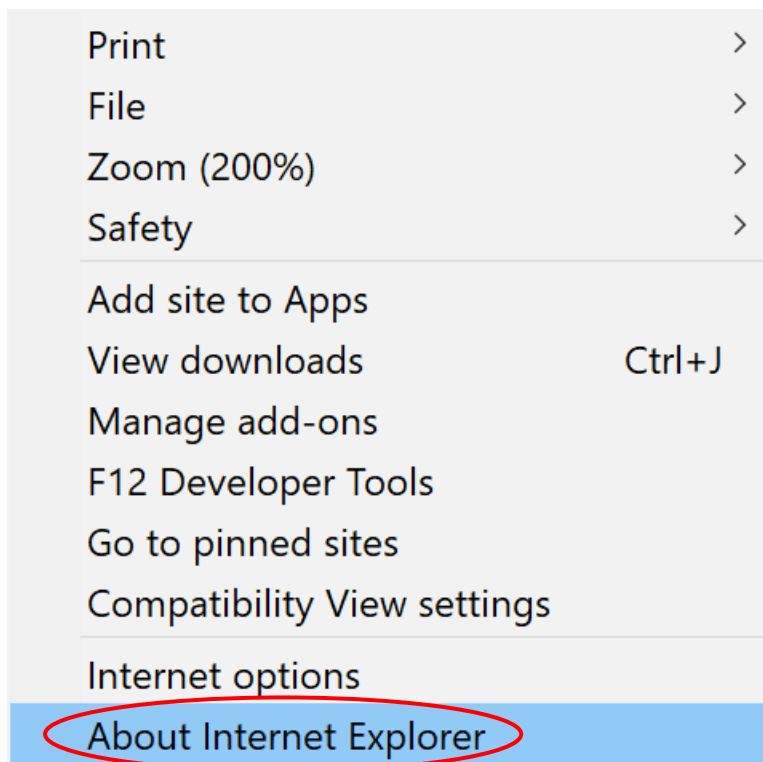

2. Then select **about Internet Explorer**.